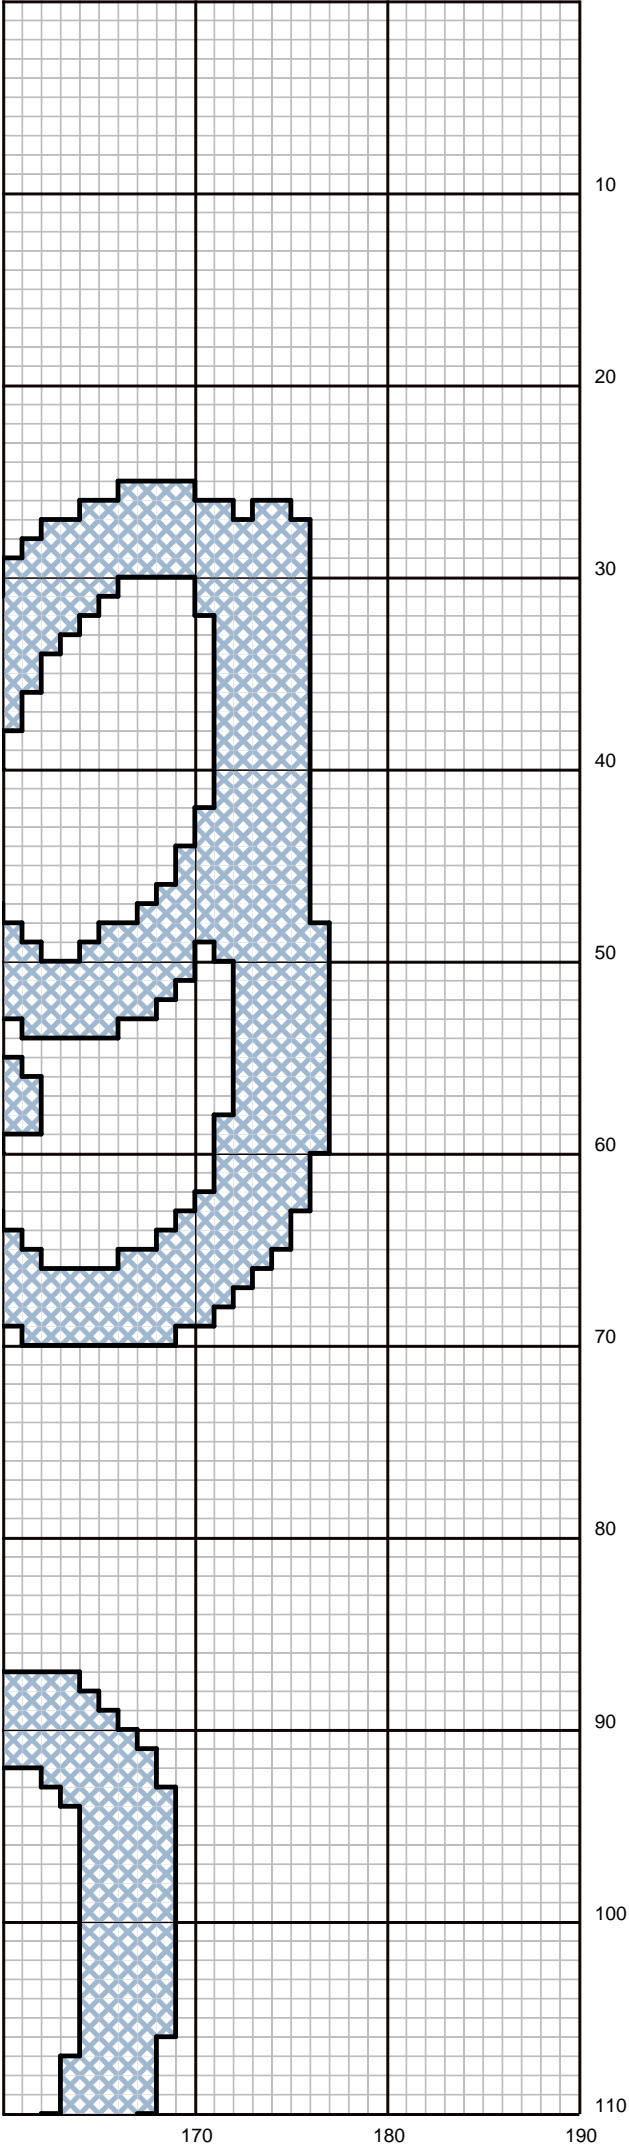

10

20

30

40

50

60

70

80

230

240

250

90

100

110

120

130

140

150

160

Minuscule

Author:	Gloria and Pat
Grid Size:	190W x 250H
Cloth Count:	14
Fabric:	
Design Area:	13,57" W x 17,86" H (167 x 231 stitches)

Legend: DMC Stranded Cotton / DMC Metallic / DMC Rayon (strands)

◀ 3752 / / antique blue - vy lt (2)

Backstitches: DMC Stranded Cotton / DMC Metallic / DMC Rayon (strands)

— 932 / / antique blue - lt (2)

Instructions:

Backstitch

tout en 932