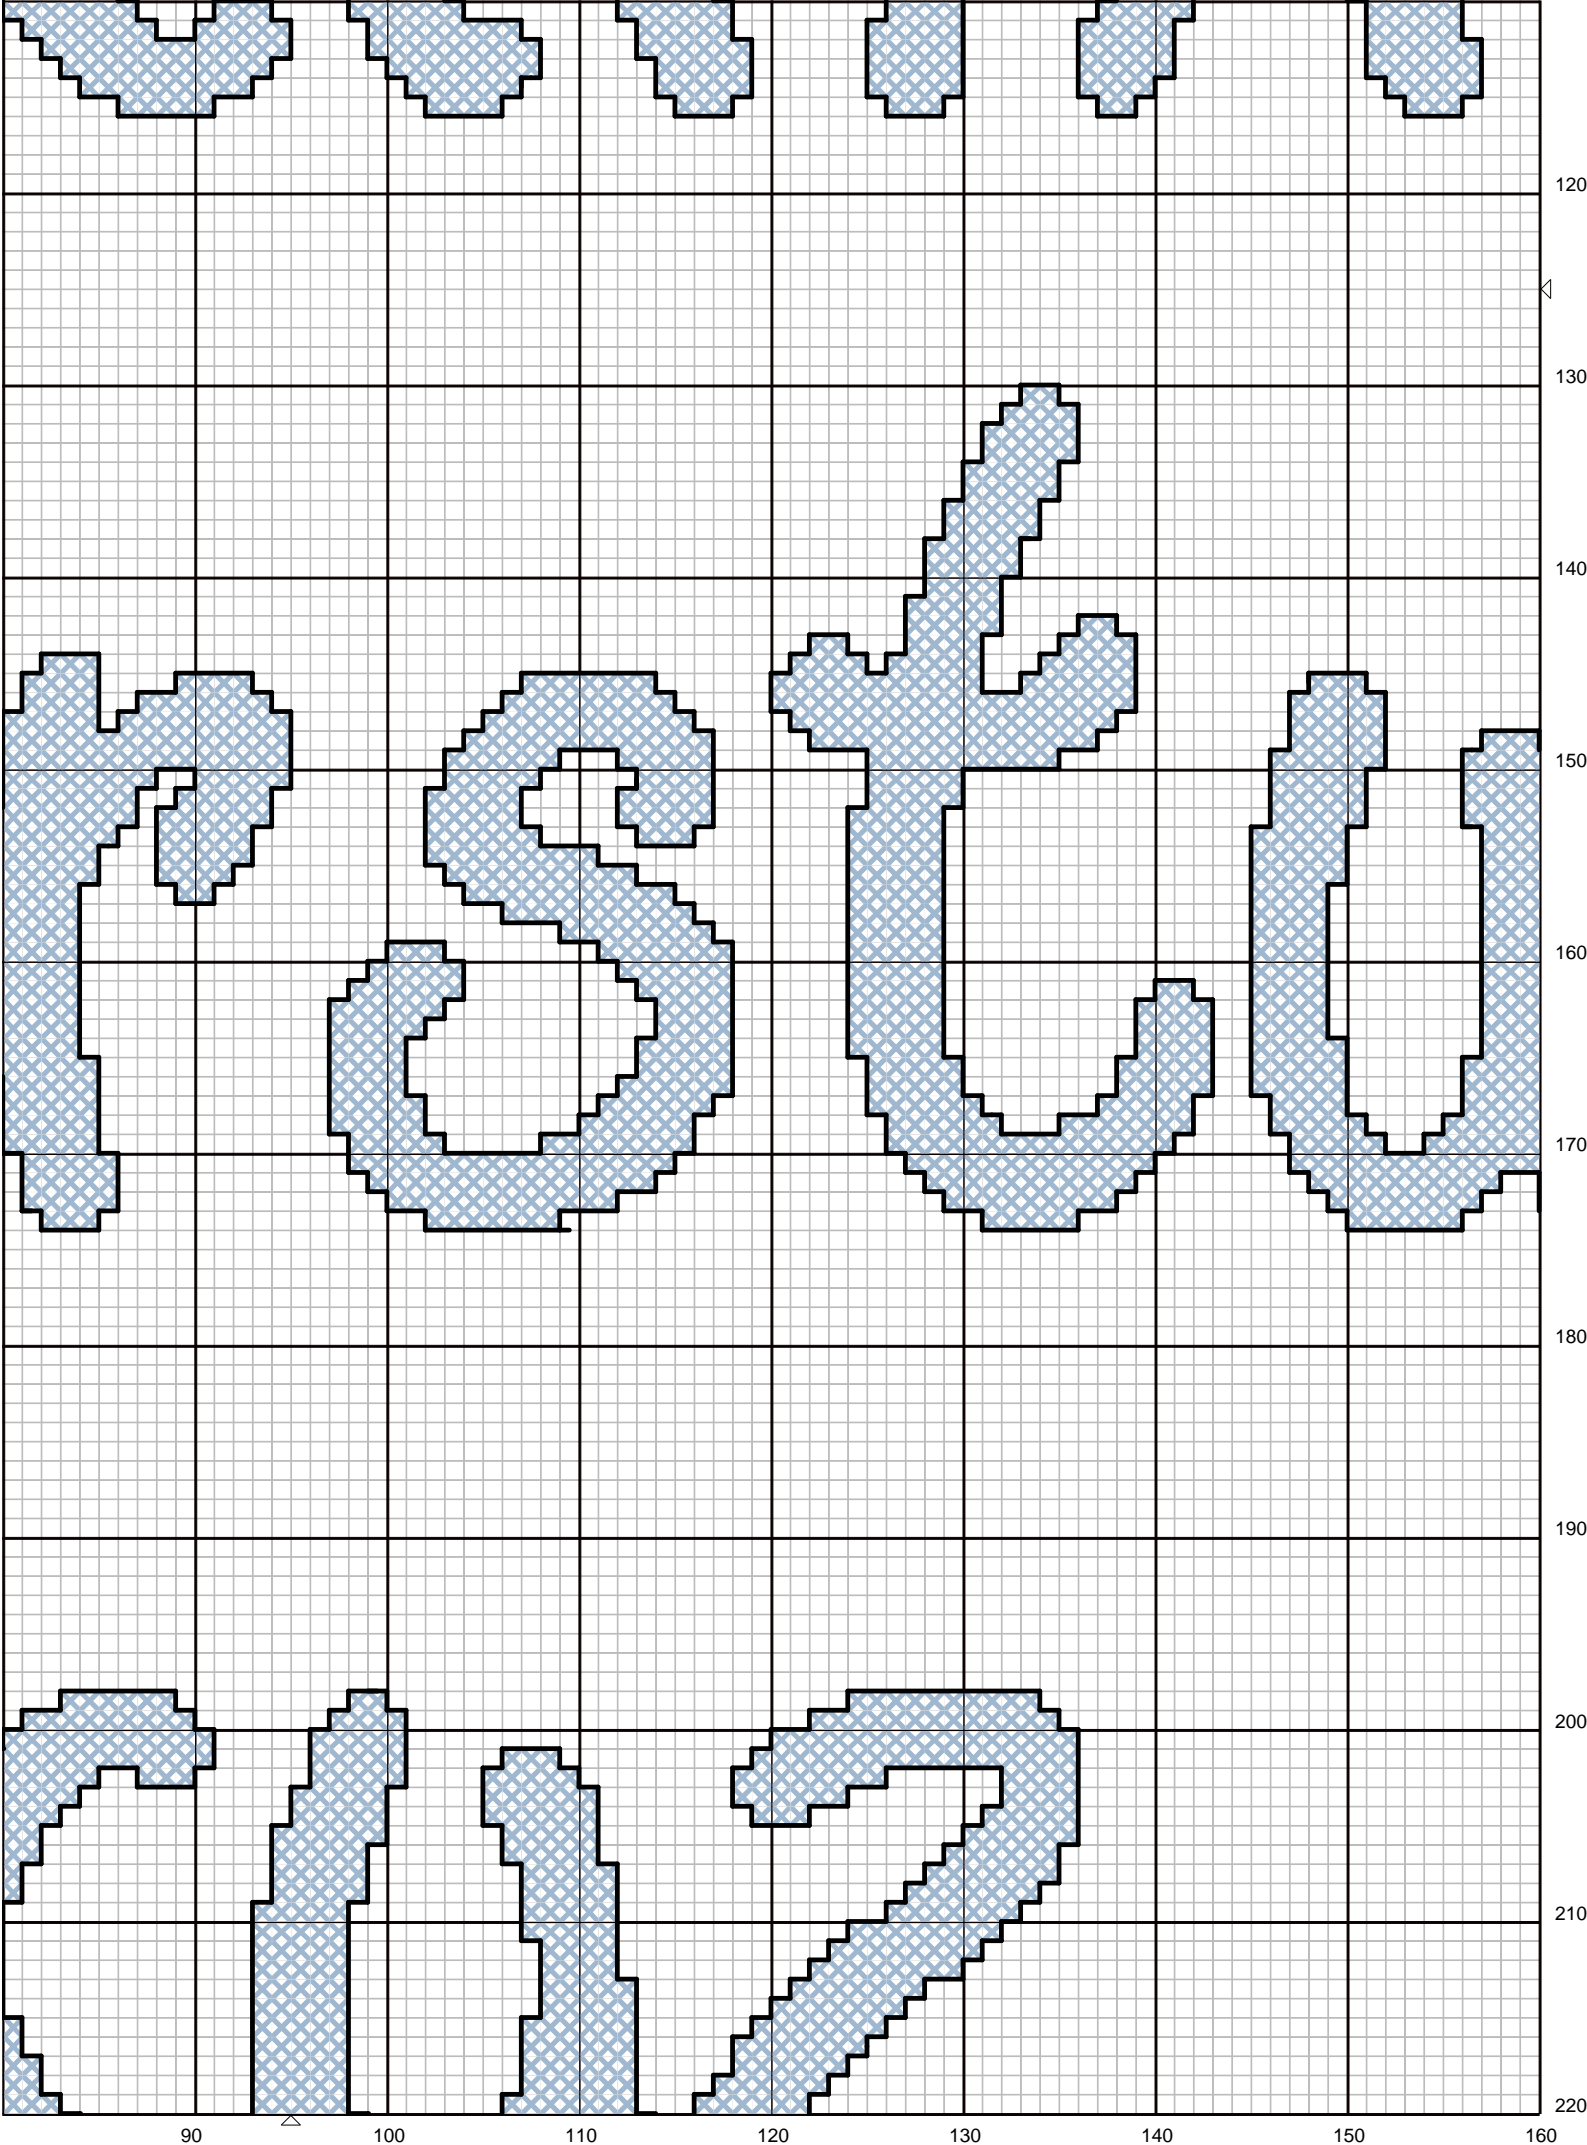

230

240

250

90

100

110

120

130

140

150

160

Minuscule

Author:	Gloria and Pat
Grid Size:	190W x 250H
Cloth Count:	14
Fabric:	
Design Area:	13,57" W x 17,86" H (167 x 231 stitches)

Legend: DMC Stranded Cotton / DMC Metallic / DMC Rayon (strands)

◀ 3752 / / antique blue - vy lt (2)

Backstitches: DMC Stranded Cotton / DMC Metallic / DMC Rayon (strands)

— 932 / / antique blue - lt (2)

Instructions:

Backstitch

tout en 932