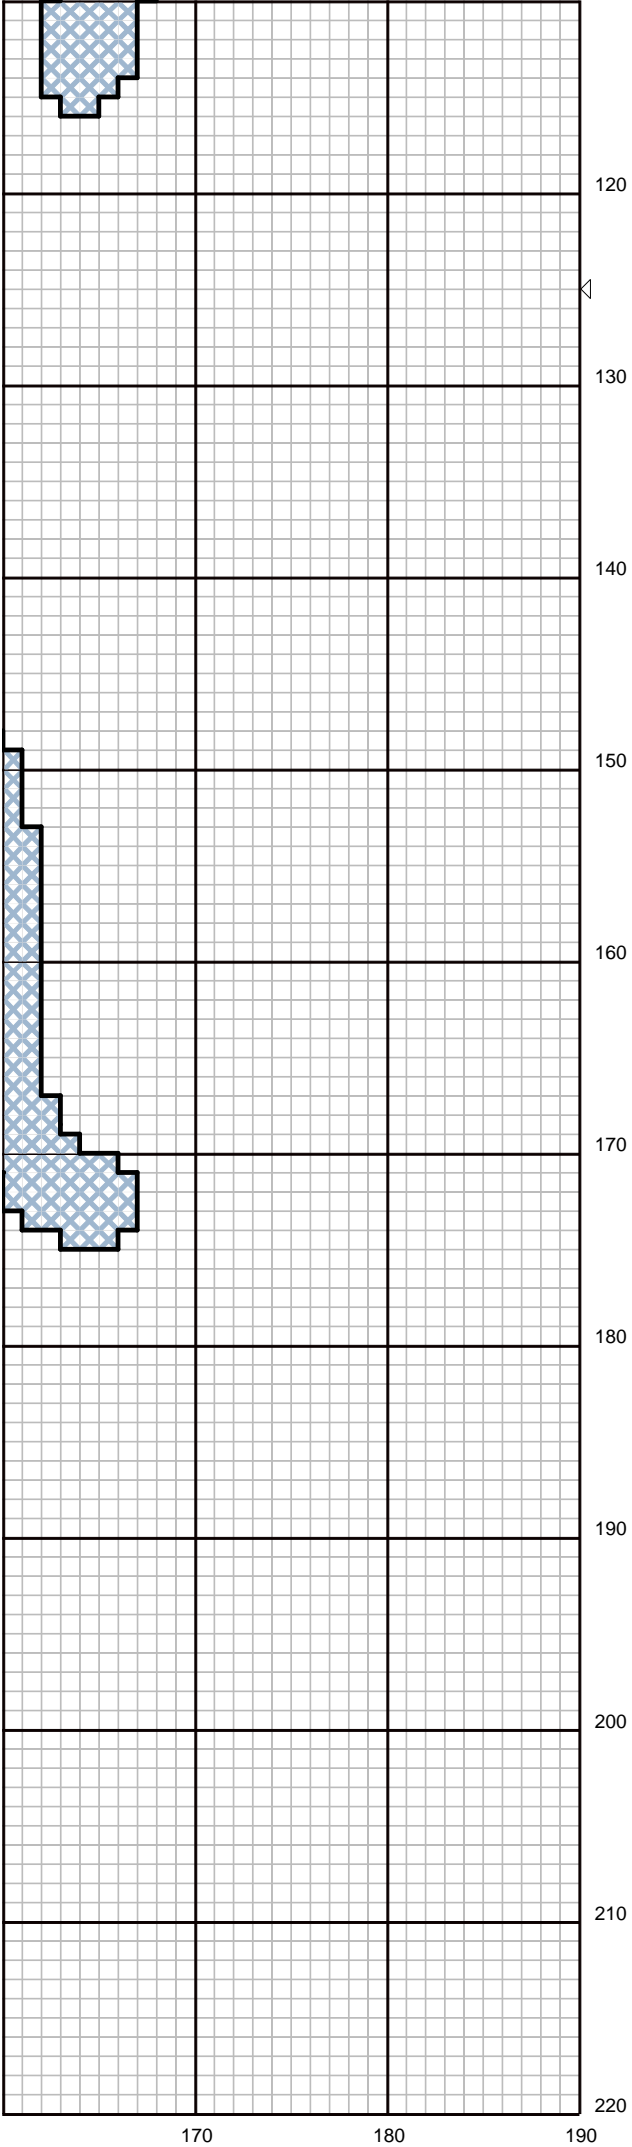

10

20

30

40

50

60

70

80

230

240

250

90

100

110

120

130

140

150

160

Minuscule

Author:	Gloria and Pat
Grid Size:	190W x 250H
Cloth Count:	14
Fabric:	
Design Area:	13,57" W x 17,86" H (167 x 231 stitches)

Legend: DMC Stranded Cotton / DMC Metallic / DMC Rayon (strands)

◀ 3752 / / antique blue - vy lt (2)

Backstitches: DMC Stranded Cotton / DMC Metallic / DMC Rayon (strands)

— 932 / / antique blue - lt (2)

Instructions:

Backstitch

tout en 932